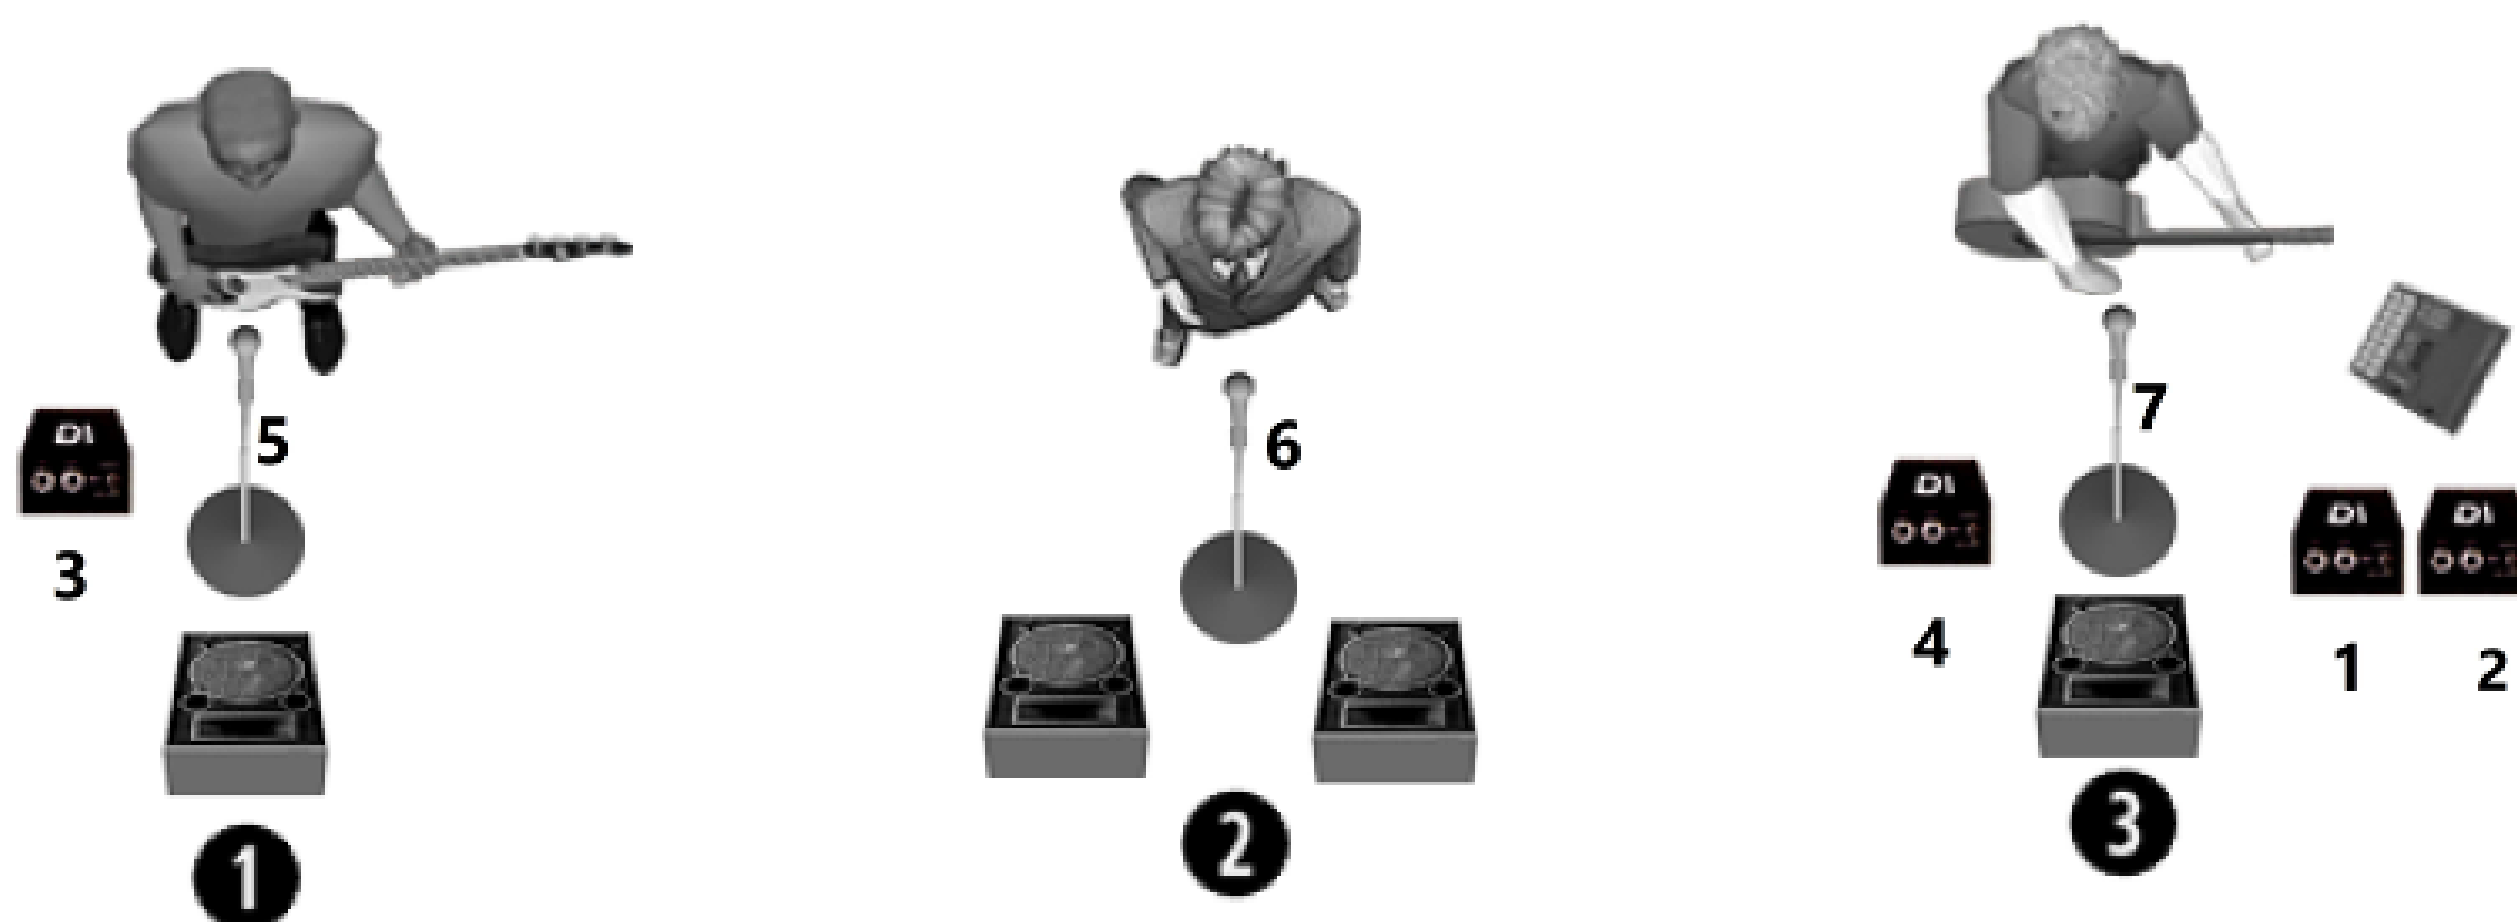

FICHE TECHNIQUE

PALMERITA COCO BLUE

1. KICK	DI BSS
2. SN / HH	DI BSS
3. BASS	DI BSS
4. GUITAR	DI BSS
5. BASS VOCAL	SM58
6. LEAD VOCAL	SM58
7. GTR VOCAL	SM58

+ Plusieurs rallonges électriques

+ 4 micros + 4 pieds + 3 retours